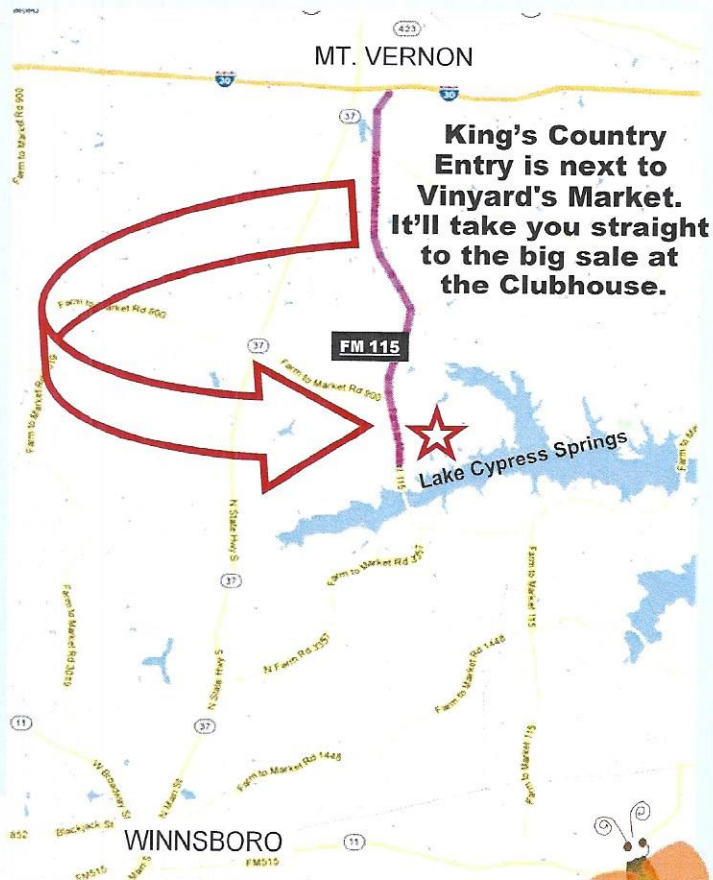

**Shop Early for
Best Selection!**
**Accepting cash
or checks only.**

Area's Largest 2025 Community Yard Sale!

**Friday, May 2
8 AM - 4 PM**

**Saturday, May 3
8 AM - Noon**

**ITEMS FROM OVER
100 FAMILIES!**

Plus Lots More!

☆ King's Country Club House ☆

Is located at 410 King's Country Blvd.
about halfway between Mt. Vernon &
**Winnsboro, on FM 115, just 7 miles south of
IH-30, On Beautiful *Lake Cypress Springs***

**King's Country
Entry is next to
Vinyard's Market.
It'll take you straight
to the big sale at
the Clubhouse.**

32nd Annual Yard Sale

Sponsored by:

**King's Country Property Owners Association
410 King's Country BLVD., Scroggins, TX 75480**