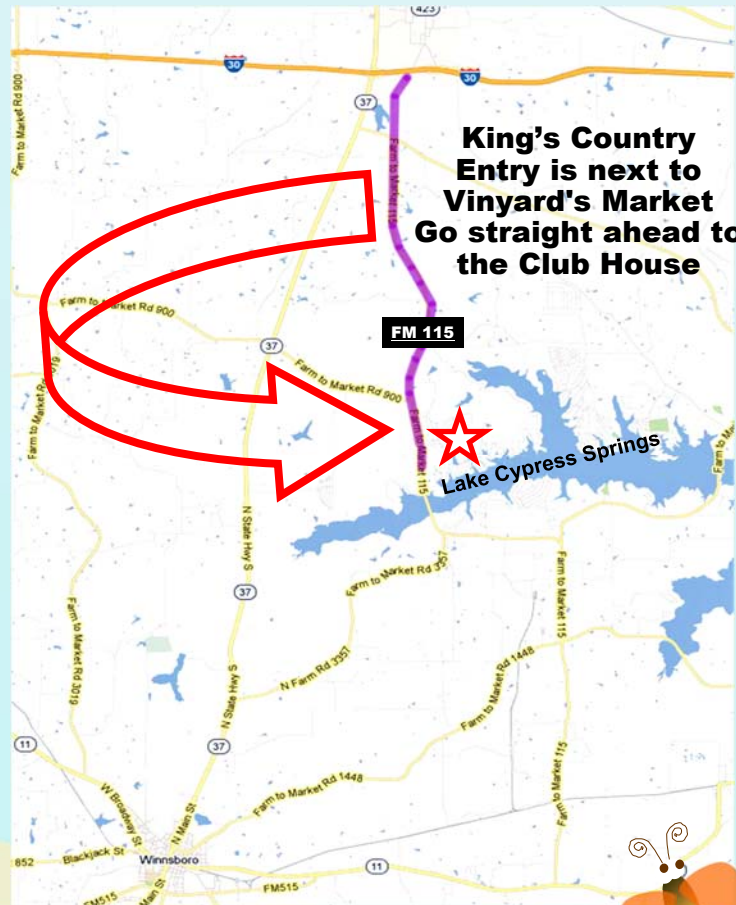

28th Annual Yard Sale

Sponsored by:

King's Country Property Owners Association